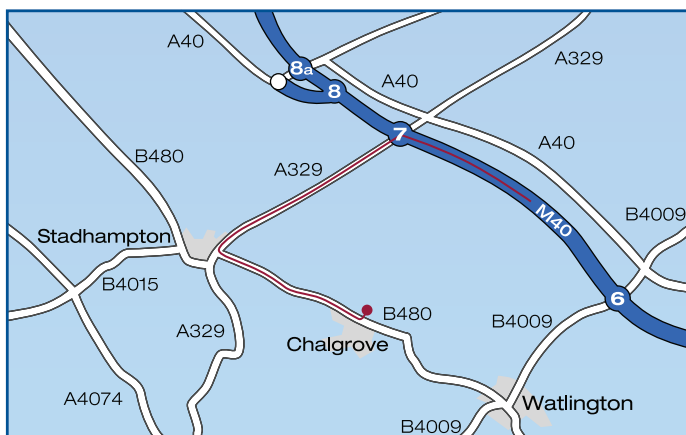

From the north use the M40
Get off at Junction 8a onto the A418 towards Aylesbury
Turn right onto the A40
Turn right onto A329
Turn left onto B480
Turn left onto Monument Road
Take the second entrance into Monument Business Park

River, Ashgrove House, Monument Business Park, Warpsgrove Lane, Chalgrove, Oxfordshire, OX44 7RW

From the south use the M40
Get off at Junction 7 onto A329 to Stadhampton
Turn left onto B480
Turn left onto Monument Road
Take the second entrance into Monument Business Park

River, Ashgrove House, Monument Business Park, Warpsgrove Lane, Chalgrove, Oxfordshire, OX44 7RW